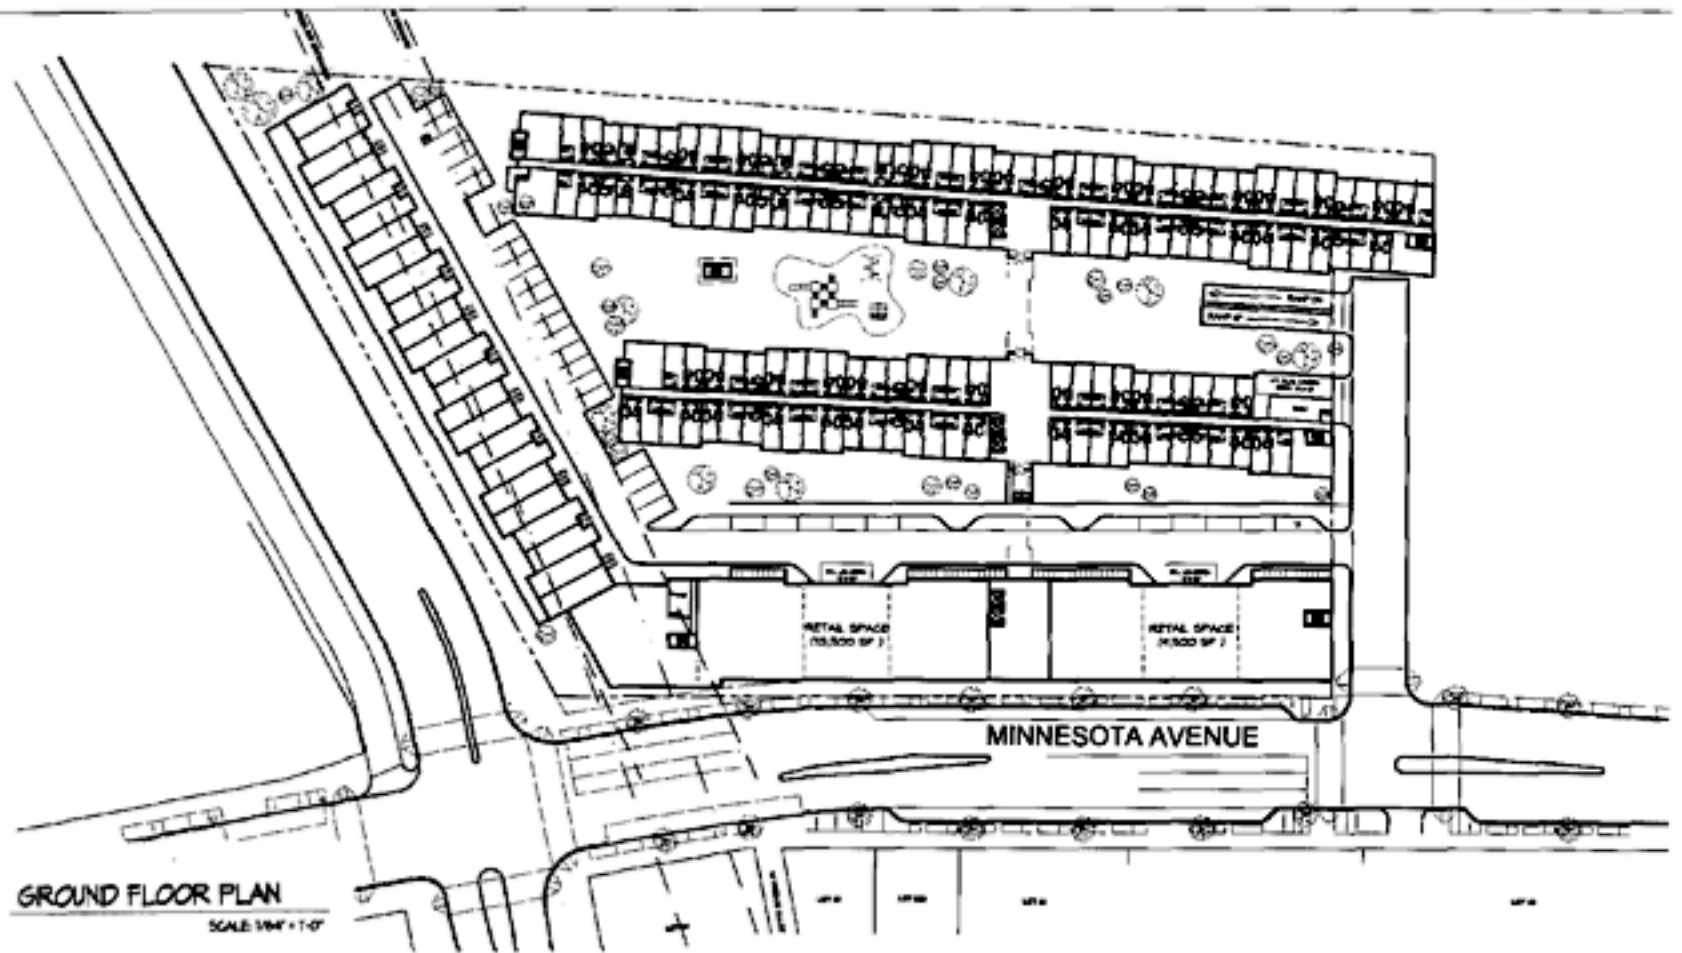

# GROUND FLOOR PLAN

GROUND FLOOR PLAN  
SCALE 1/4" = 1'-0"

**DONATELLI**  
DEVELOPMENT

**BLUE SKYE**  
**DEVELOPMENT**  
L.S.D.B.E.